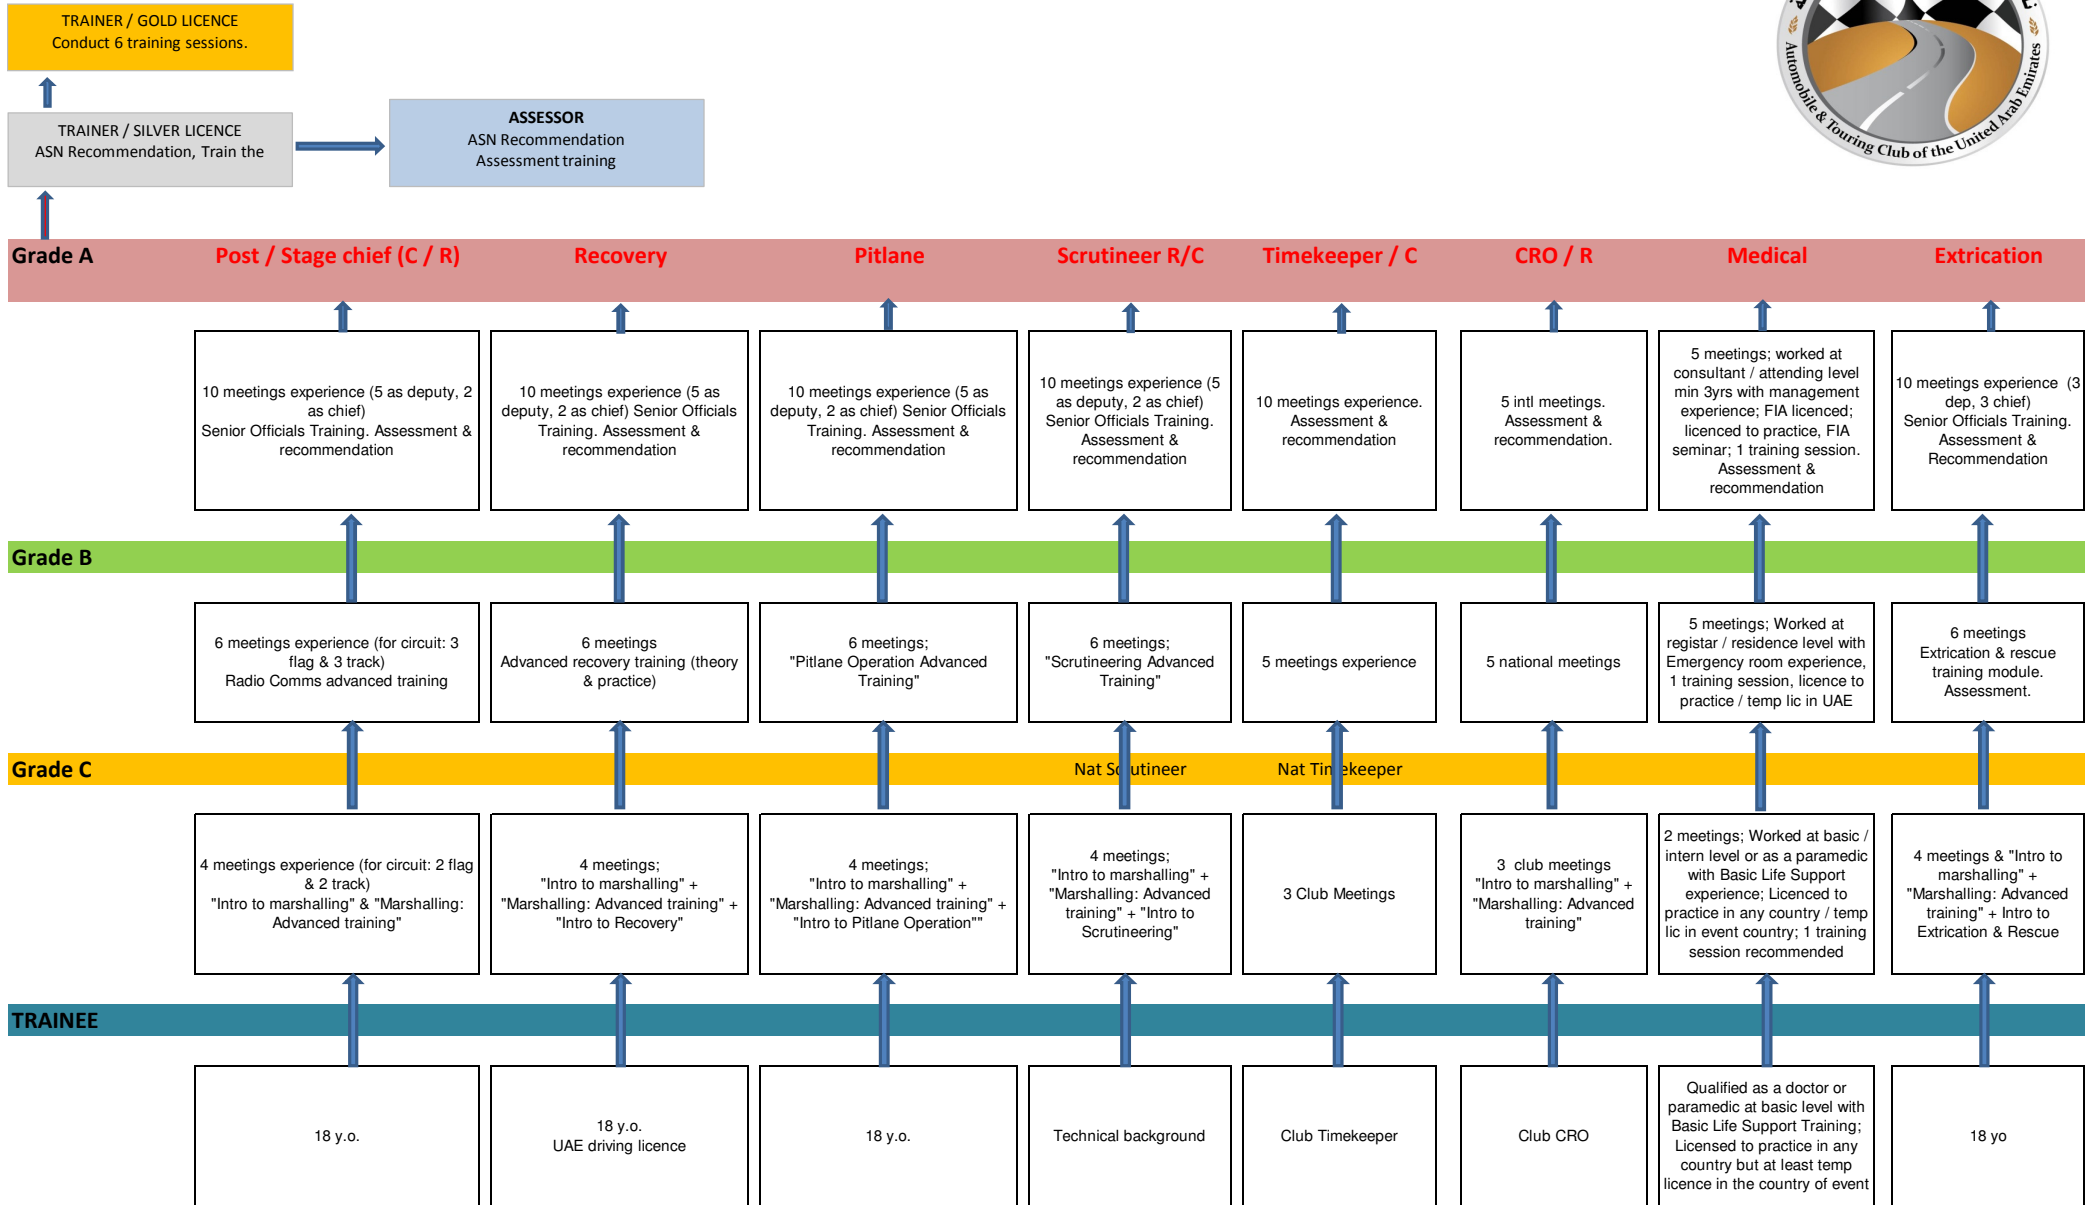

ATCUAE OFFICIALS GRADING & LICENCING SYSTEM

updated June 15, 2011

C - Circuit
R - Rally / Offroad